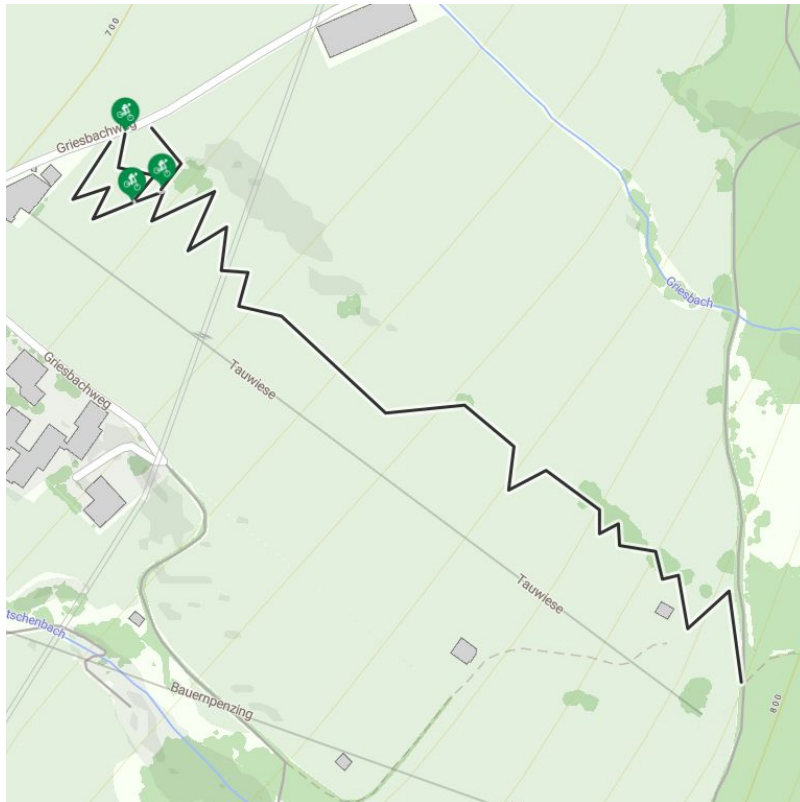

2014 | OD Trails - Uphill Trail

distance	0,8 km	difficulty	difficult
-----------------	--------	-------------------	-----------

altitude meters uphill	90 m
-------------------------------	------

starting point:	Talstation Valle's Tauwiesenlift
------------------------	----------------------------------

destination point:	Bergstation Valle's Tauwiesenlift
---------------------------	-----------------------------------

Altitude profile

Description

This black uphill trail has several variants and is a technically very challenging line for experienced e-bikers. There are hairpin bends, large stones, step-ups, waves and wooden obstacles to overcome.

downloads

[GPX FILE](#)

[INTERACTIVE MAP](#)