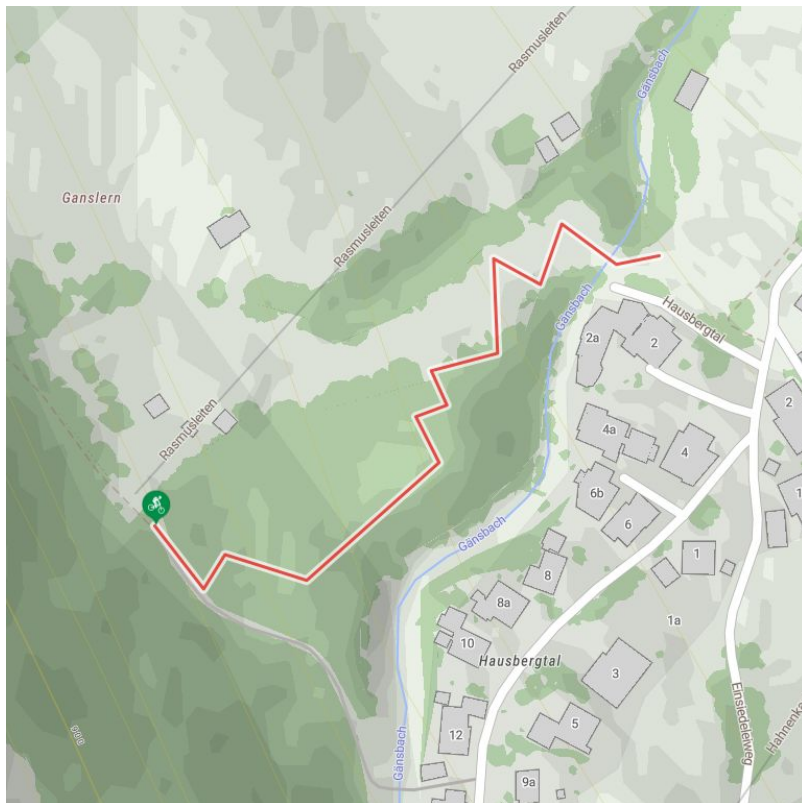

# 2027 | Mocking Downhill Trail

<b>distance</b>	0,4 km	<b>difficulty</b>	average
<b>altitude meters downhill</b>	50 m		
<b>starting point:</b>	Bergstation Rasmusleitenlift		
<b>destination point:</b>	Skillarea Mockingwiese		
<b>best season:</b>	MAY, JUN, JUL, AUG, SEP, OCT		

Altitude profile

## Description

This short, family-friendly trail starts at the top station of the Rasmusleiten lift and leads across the Mockingwiese to the Skillarea at the foot of the world-famous Streif. Natural passages, meadow curves, small waves and jumps as well as natural obstacles offer variety and action for the whole family.

## downloads

[GPX FILE](#)

[INTERACTIVE MAP](#)