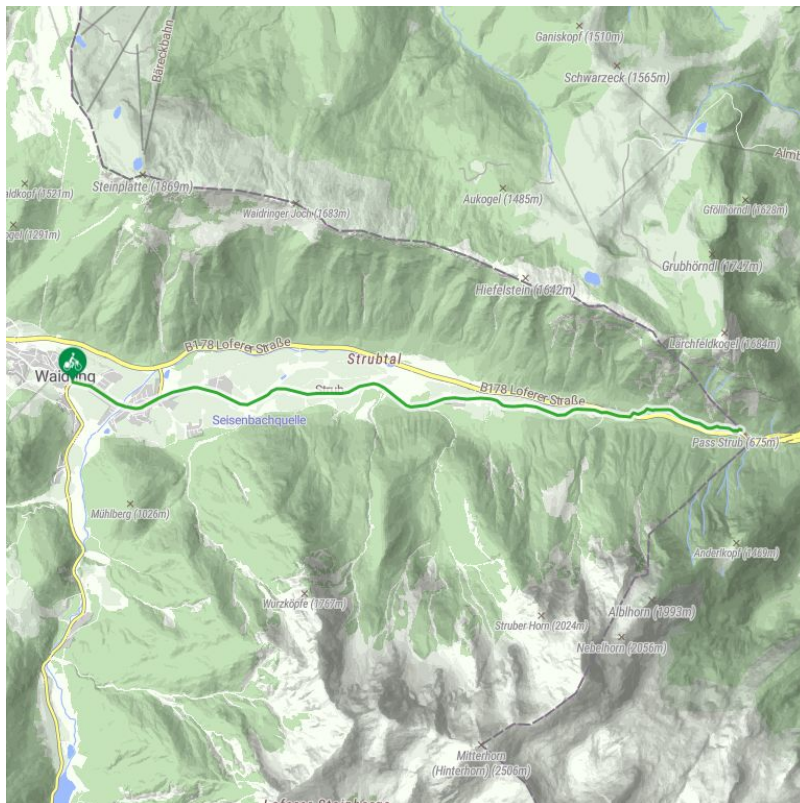

# 27 | Strubtalradweg

distance	7,7 km	
altitude meters uphill	10 m	altitude meters downhill 110 m
starting point:	Waidring	
destination point:	Pass Strub	
best season:	MAY, JUN, JUL, AUG, SEP, OCT	

Altitude profile

## downloads

[GPX FILE](#)

[INTERACTIVE MAP](#)