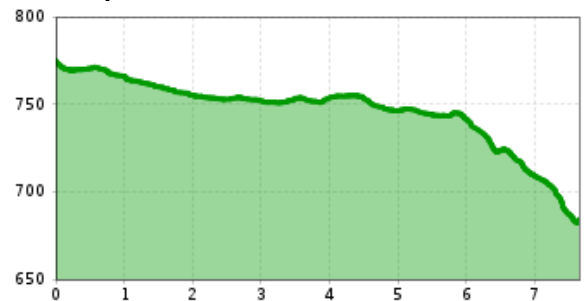

# 27 | Strubtalradweg

distance	7,7 km	
altitude meters uphill	10 m	altitude meters downhill 110 m
starting point:	Waidring	
destination point:	Pass Strub	
best season:	MAY, JUN, JUL, AUG, SEP, OCT	

Altitude profile