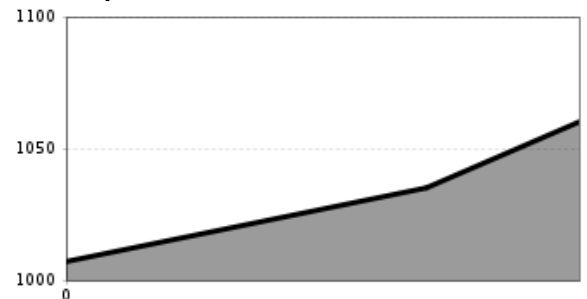

D10 Übungslift Aschau

Altitude profile

Description

Free practice lifts in the valley

Did you know that in Kitzbuehel the use of all the practice lifts in the valley is free? This is a wonderful opportunity for families, beginners and those who have not skied for a while.