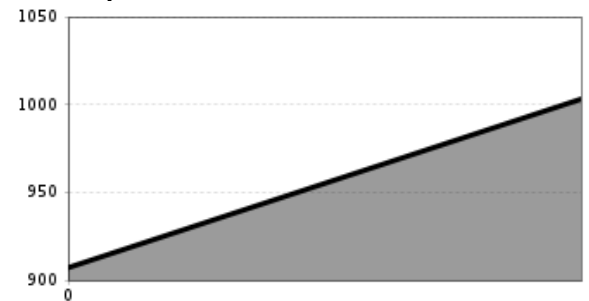

F2 Hausleiten

Altitude profile

Description

Free practice lifts in the valley

Did you know that in Kitzbuehel the use of all the practice lifts in the valley is free? This is a wonderful opportunity for families, beginners and those who have not skied for a while.

The following practice lifts looking forward to serving you:

Rasmusleiten (Kitzbuehel)

Mocking (Kitzbuehel)

Hausleiten (Jochberg)

Pass Thurn

Reith

Aschau

downloads