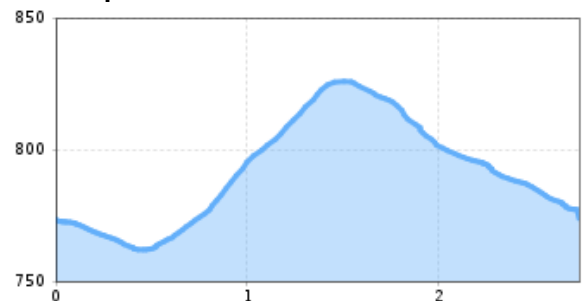

# Lebenberg

<b>total walking time</b>	1 h	<b>distance</b>	2,7 km		
<b>altitude meters uphill</b>	80 m	<b>altitude meters downhill</b>	802 m	<b>highest point</b>	834 m
<b>starting point:</b>	Pfarrau Parkplatz (gebührenfrei)				
<b>destination point:</b>	Pfarrau Parkplatz (gebührenfrei)				
<b>route typ:</b>	circuit family tour buggy-friendly tour				

Altitude profile