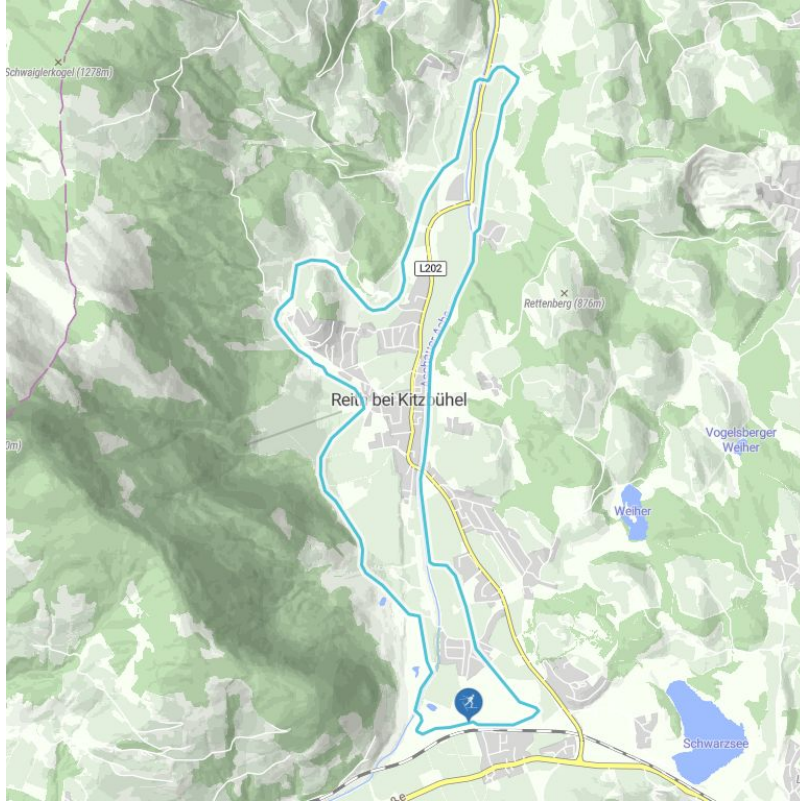

# Lisa Hauser cross country ski track

distance	11,5 km	difficulty	average
altitude meters uphill	143 m	highest point	811 m

Altitude profile

## arrival

### Parking spot

- Parking at the golfcourse Schwarzsee
- Parking place Kulturhaus

## downloads

[GPX FILE](#)

[INTERACTIVE MAP](#)