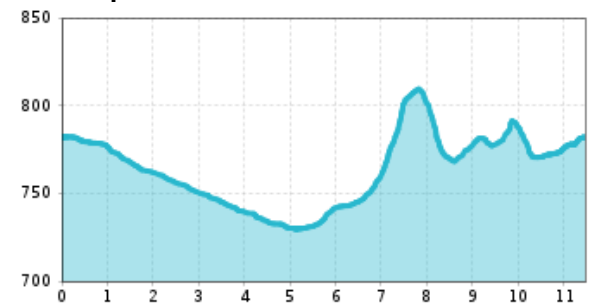

# Lisa Hauser cross country ski track

distance	11,5 km	difficulty	average
altitude meters uphill	143 m	highest point	811 m

Altitude profile

## arrival