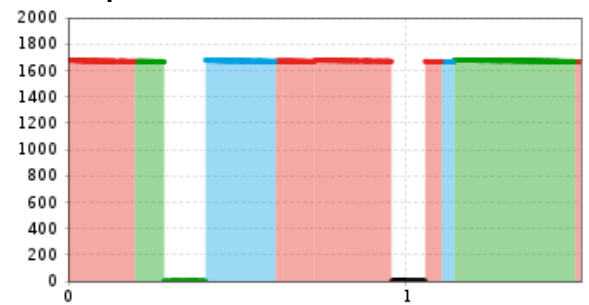

MTB Family Area Streiteck

Learn to ride with flow in the practice area for novice riders and families.

distance 1,5 km

best season: MAY, JUN, JUL, AUG, SEP, OCT

Altitude profile

Description

The varied MTB Family Area Streiteck awaits you at the bottom station of the Sonnenrast chair lift. With a 100m long conveyor belt and practice trails with a total length of around 1.4 km, this is the ideal meeting point for MTB families and beginners: for practising, warming up, swapping, bike camps and coaching sessions it's the perfect hangout.