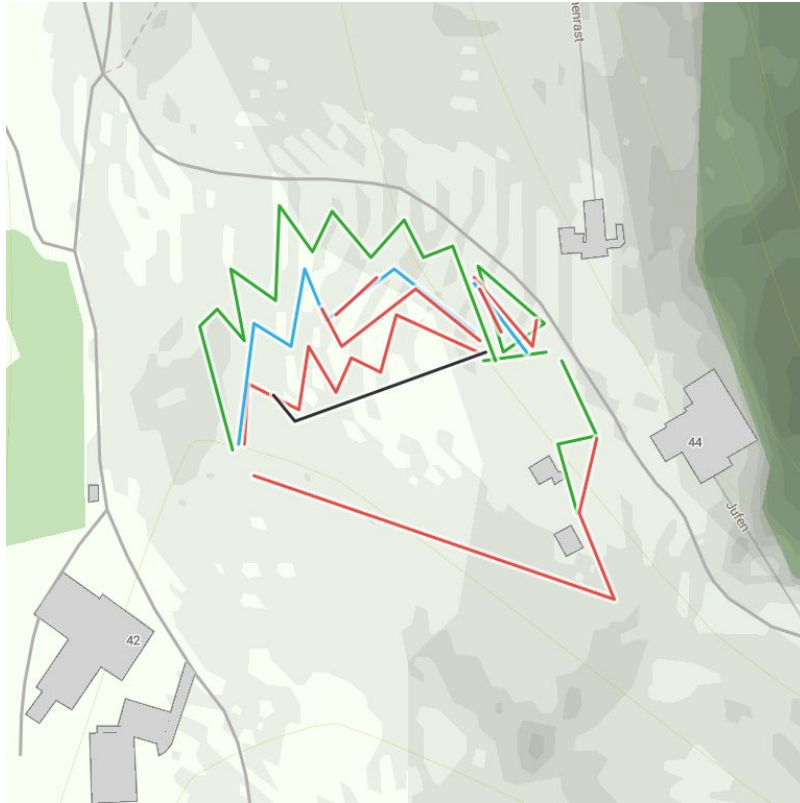

MTB Family Area Streiteck

Learn to ride with flow in the practice area for novice riders and families.

distance 1,5 km

best season: MAY, JUN, JUL, AUG, SEP, OCT

Altitude profile

Description

The varied MTB Family Area Streiteck awaits you at the bottom station of the Sonnenrast chair lift. With a 100m long conveyor belt and practice trails with a total length of around 1.4 km, this is the ideal meeting point for MTB families and beginners: for practising, warming up, swapping, bike camps and coaching sessions it's the perfect hangout.

Tip: The sun terrace offers a perfect view of the bike action and is designed for parents, grandparents and accompanying adults to take it all in.

downloads

[GPX FILE](#)

[INTERACTIVE MAP](#)