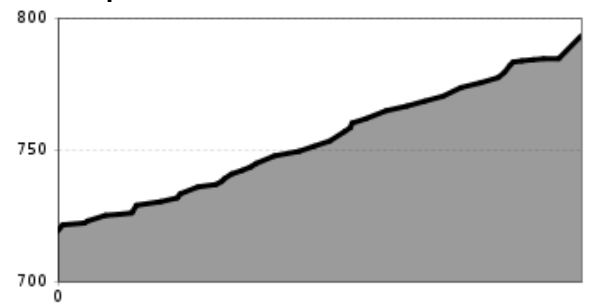

Oberndorf Loipe connection

distance	8,9 km	difficulty	difficult
altitude meters uphill	73 m	highest point	793 m

Altitude profile

Description

Via the Genussloipe or the Lisa Hauser Loipe via the Bichlachloipe to Oberndorf, St. Johann, Going.
The Bichlachloipe is only groomed as a skating trail!