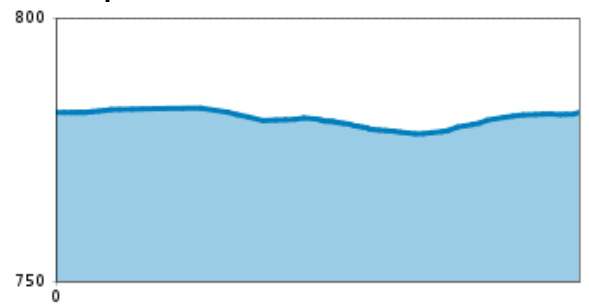

"Sportloipe" 0,75 km Cross country ski track

distance 0,8 km

altitude meters uphill 6 m

highest point 783 m

Altitude profile

Description

arrival

Parking spot