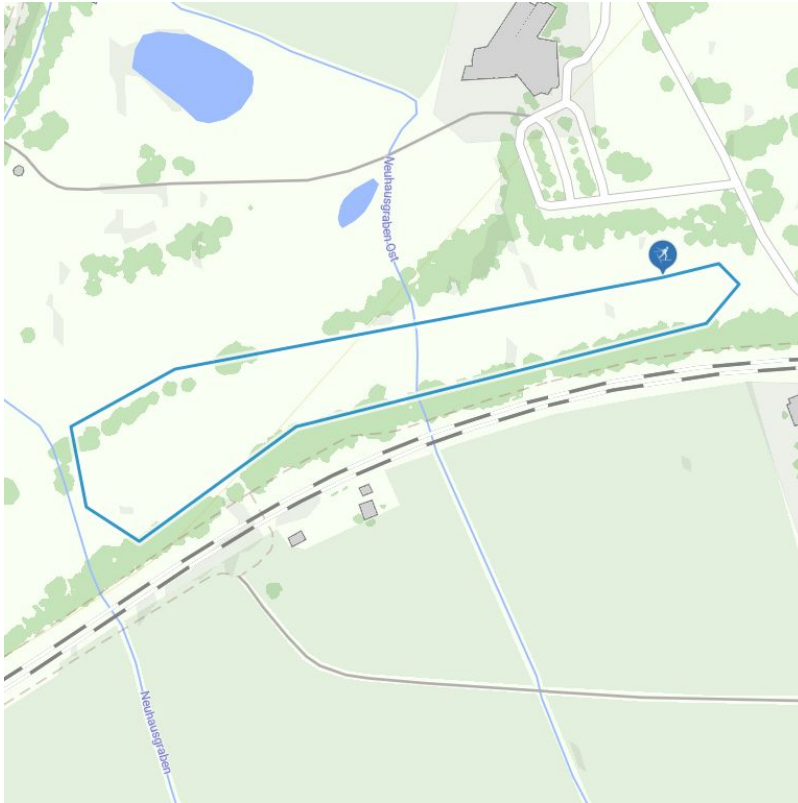

"Sportloipe" 0,75 km Cross country ski track

distance 0,8 km

altitude meters uphill 6 m

highest point 783 m

Altitude profile

Description

arrival

Parking spot

Parking at the golfcourse Schwarzsee

downloads

[GPX FILE](#)

[INTERACTIVE MAP](#)