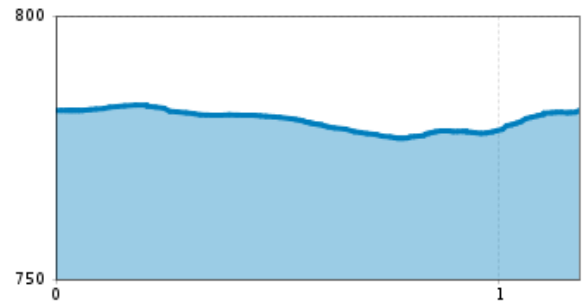

# Sportloipe 1.2 km

distance 1,2 km

altitude meters uphill 12 m

highest point 784 m

Altitude profile