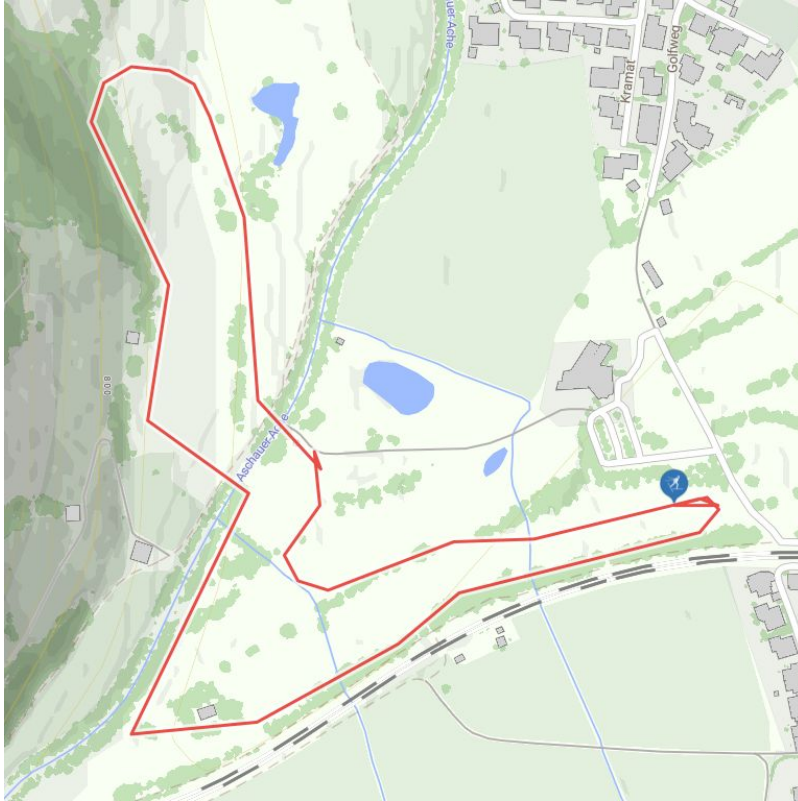

# "Sportloipe" 2,2 km Cross country ski track

distance	2,2 km	difficulty	average
altitude meters uphill	19 m	highest point	786 m

Altitude profile

## Description

### arrival

**Parking spot**  
Parking at the golfcourse Schwarzsee

### downloads

[GPX FILE](#)

[INTERACTIVE MAP](#)