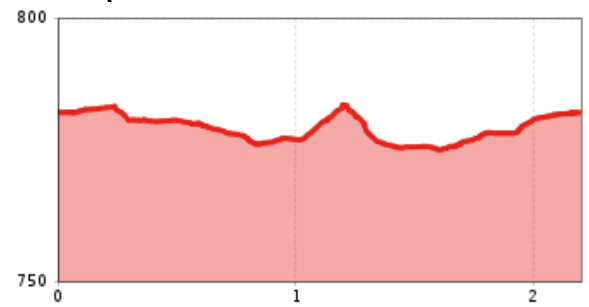

# "Sportloipe" 2,2 km Cross country ski track

distance	2,2 km	difficulty	average
altitude meters uphill	19 m	highest point	786 m

Altitude profile