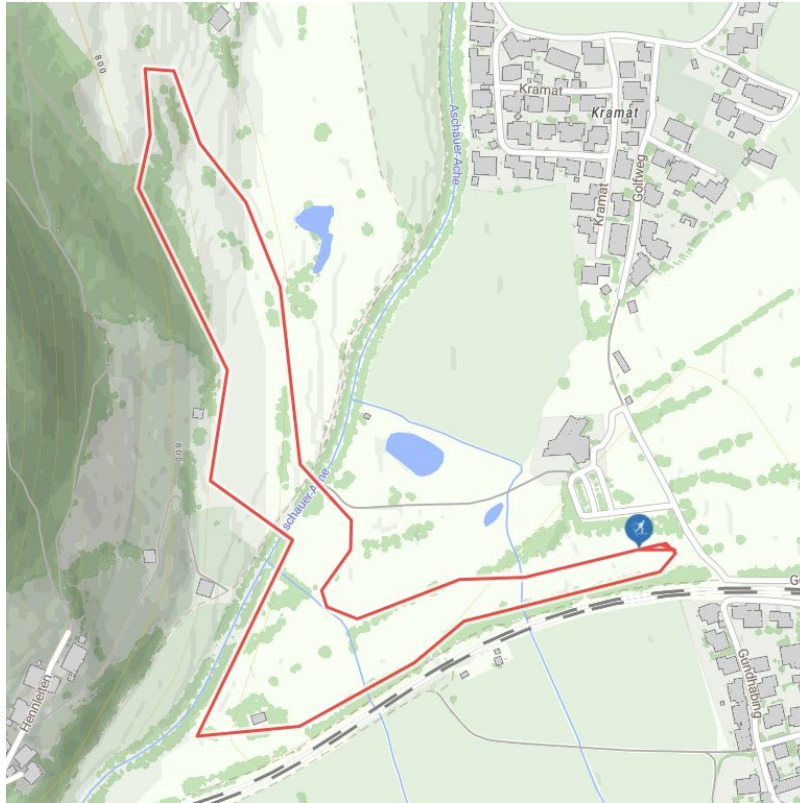

# "Sportloipe" 2,4 km Cross country ski track

distance	2,4 km	difficulty	average
altitude meters uphill	28 m	highest point	794 m

Altitude profile

## Description

:: Snow covered cross country track and Floodlit until 9.30 p.m.

## arrival

### Parking spot

Parking at the golfcourse Schwarzsee