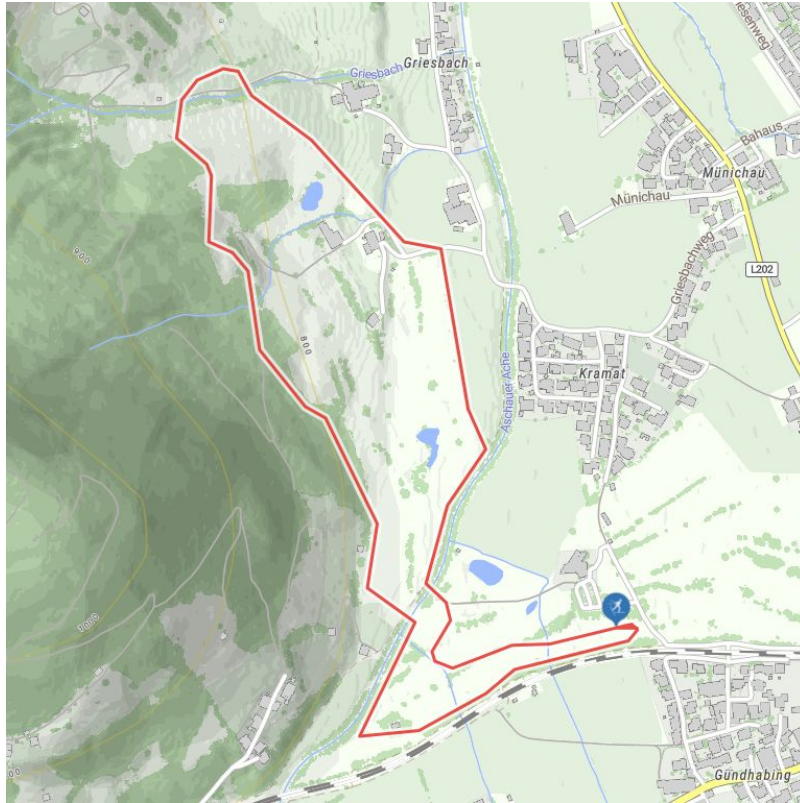

"Sportloipe" 3,7 km Cross country ski track

distance	3,7 km	difficulty	average
altitude meters uphill	72 m	highest point	825 m

Altitude profile

Description

:: Snow covered cross country track

arrival

Parking spot

Parking at the golfcourse Schwarzsee

downloads

[GPX FILE](#)

[INTERACTIVE MAP](#)