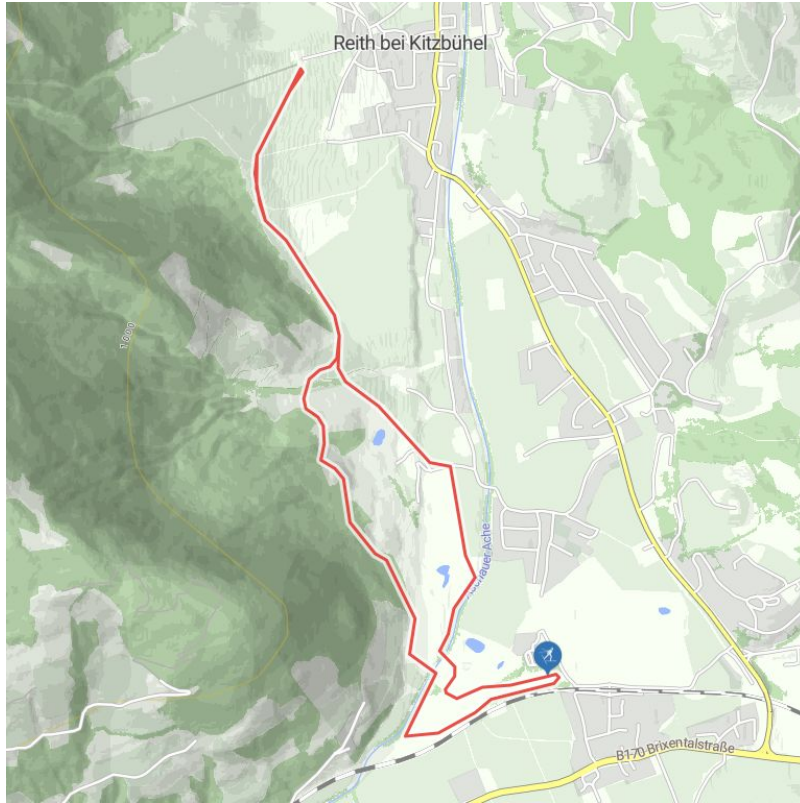

"Sportloipe" 5,7 km Cross country ski track

distance	5,7 km	difficulty	average
altitude meters uphill	121 m	highest point	825 m

Altitude profile

Description

:: Snow covered cross country track.

arrival

Parking spot

Parking at the golfcourse Schwarzsee

downloads

[GPX FILE](#)

[INTERACTIVE MAP](#)