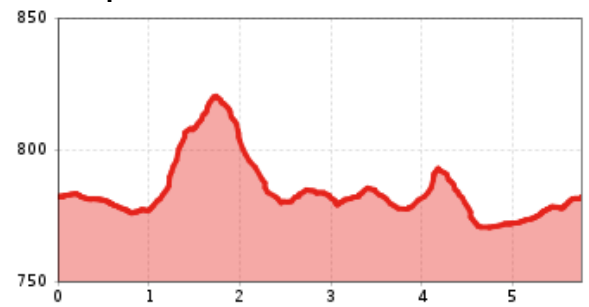

"Sportloipe" 5,7 km Cross country ski track

distance	5,7 km	difficulty	average
altitude meters uphill	121 m	highest point	825 m

Altitude profile

Description

:: Snow covered cross country track.

arrival

Parking spot