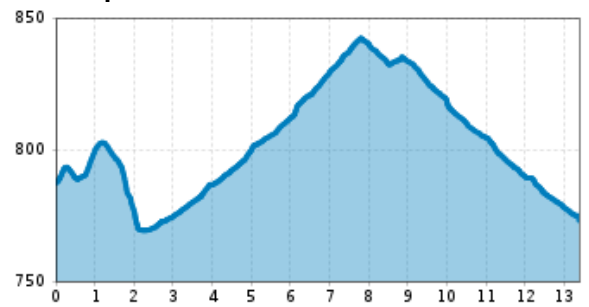

Stadtloipe Kitzbühel-Aurach-Jochberg

The trail stretches from Kitzbühel to the Jochberghütte and back again. Skating

distance 17,8 km

altitude meters uphill 179 m

highest point 843 m

Altitude profile

downloads